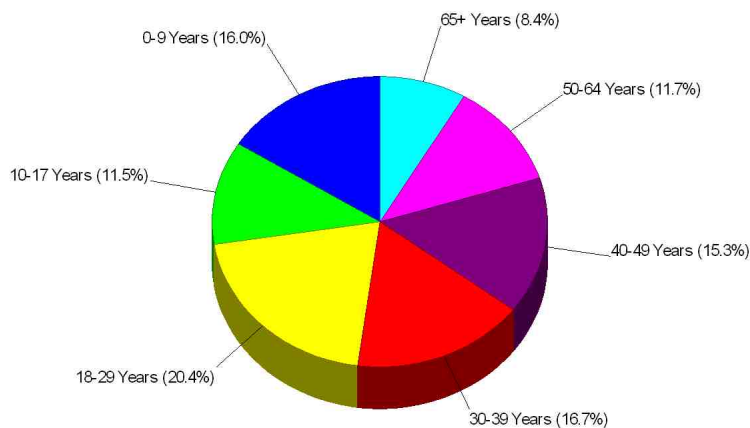

Irene Shaffer, ABR, CRS, GRI
 303-449-7000
 email: ireneshaffer@boulderco.com
 Web: www.ireneshaffer.com

Income For Neighborhood Within City of Lafayette

Age Breakdown For Neighborhood Within City of Lafayette Average Age = 31.1 Years

44.2% Married
34.4% With Children

Adult Education Level For Neighborhood Within City of Lafayette

91.0% High School Graduates
36.6% College Graduates

Prepared by Irene Shaffer, ABR, CRS, GRI

Irene Shaffer, ABR, CRS, GRI
 303-449-7000
 email: ireneshaffer@boulderco.com
 Web: www.ireneshaffer.com