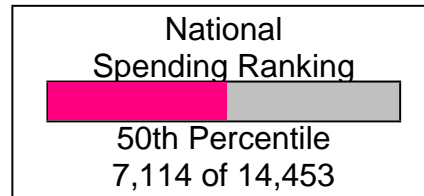

School Expenditures FOR BOULDER VALLEY RE 2

Expenditures Per Student
$8,006

School Funding FOR BOULDER VALLEY RE 2