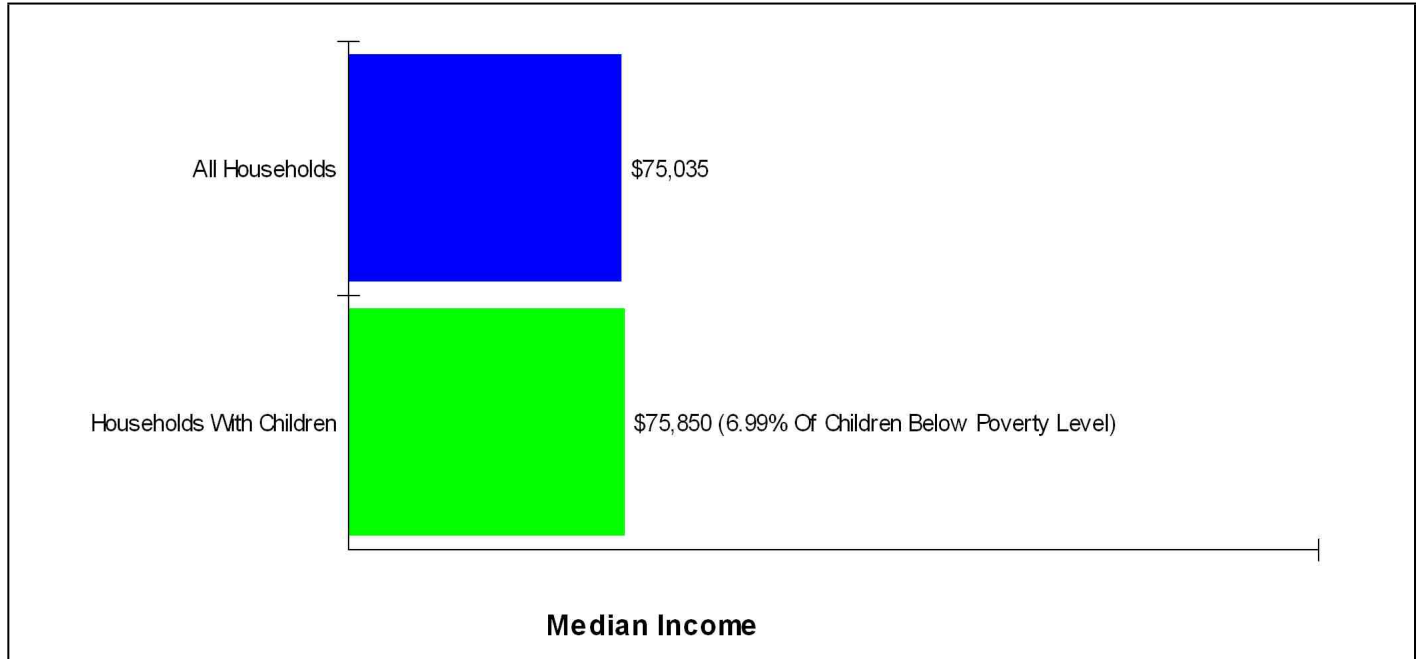

Irene Shaffer, ABR, CRS, GRI
303-449-7000
email: ireneshaffer@boulderco.com
Web: www.ireneshaffer.com

Income FOR BOULDER VALLEY RE 2