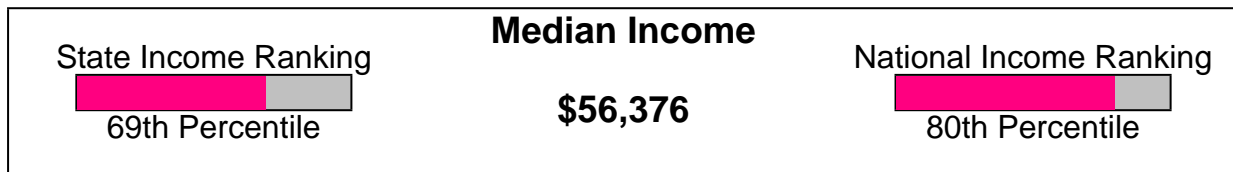

Income For City of Lafayette

Prepared by Irene Shaffer, ABR, CRS, GRI