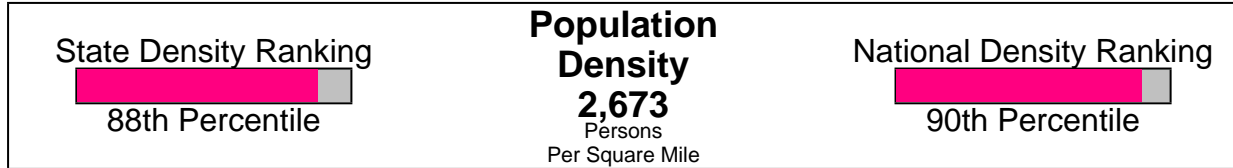

44.2% Married
34.4% With Children

Adult Education Level For Neighborhood Within City of Lafayette

91.0% High School Graduates
36.6% College Graduates

Prepared by Irene Shaffer, ABR, CRS, GRI

Irene Shaffer, ABR, CRS, GRI
 303-449-7000
 email: ireneshaffer@boulderco.com
 Web: www.ireneshaffer.com

Employment For Neighborhood Within City of Lafayette Average Travel Time To Work = 28.3 Minutes

Occupation

Income For City of Lafayette

Prepared by Irene Shaffer, ABR, CRS, GRI

Irene Shaffer, ABR, CRS, GRI
 303-449-7000
 email: ireneshaffer@boulderco.com
 Web: www.ireneshaffer.com

Population For City of Lafayette

Population = 23,654
Land Area = 8.9 Square Miles

Age Breakdown For City of Lafayette

Average Age = 33.5 Years

Prepared by Irene Shaffer, ABR, CRS, GRI

Irene Shaffer, ABR, CRS, GRI
303-449-7000
email: ireneshaffer@boulderco.com
Web: www.ireneshaffer.com