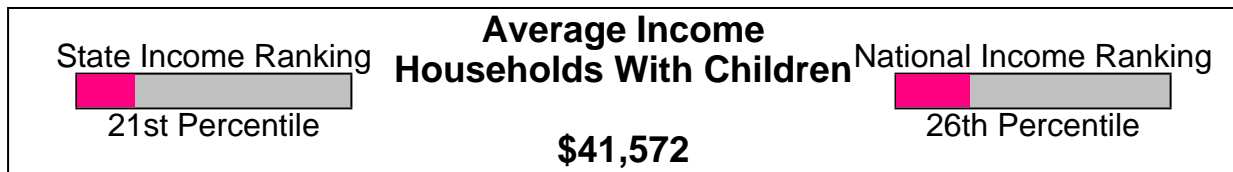

Irene Shaffer, ABR, CRS, GRI
 303-449-7000
 email: ireneshaffer@boulderco.com
 Web: www.ireneshaffer.com

Income For Neighborhood Within City of Lafayette

Age Breakdown For Neighborhood Within City of Lafayette Average Age = 31.1 Years