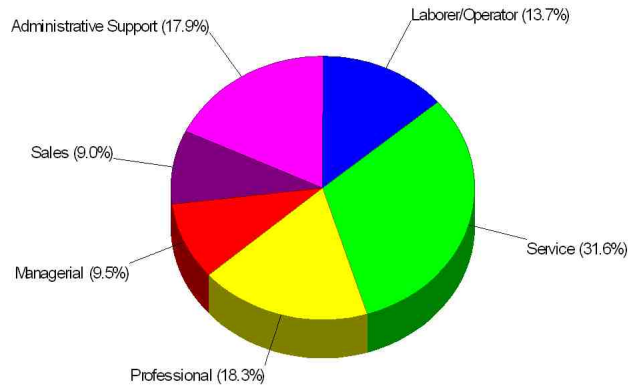

Irene Shaffer, ABR, CRS, GRI
303-449-7000
email: ireneshaffer@boulderco.com
Web: www.ireneshaffer.com

Employment For Neighborhood Within City of Lafayette Average Travel Time To Work = 28.3 Minutes

Occupation