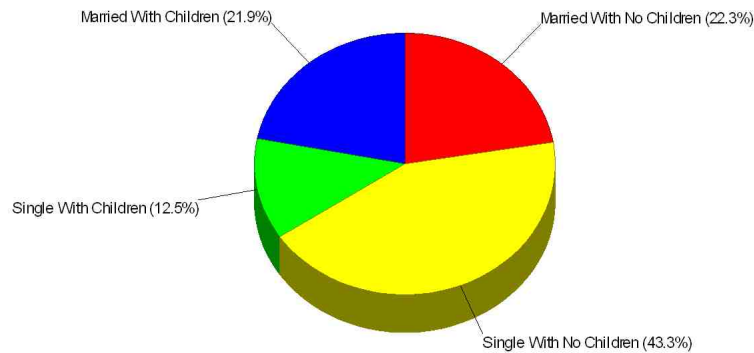

Irene Shaffer, ABR, CRS, GRI
 303-449-7000
 email: ireneshaffer@boulderco.com
 Web: www.ireneshaffer.com

Income For Neighborhood Within City of Lafayette

Age Breakdown For Neighborhood Within City of Lafayette Average Age = 31.1 Years

44.2% Married
34.4% With Children

Adult Education Level For Neighborhood Within City of Lafayette

91.0% High School Graduates
36.6% College Graduates

Prepared by Irene Shaffer, ABR, CRS, GRI

Irene Shaffer, ABR, CRS, GRI
 303-449-7000
 email: ireneshaffer@boulderco.com
 Web: www.ireneshaffer.com

Population For City of Lafayette

Population = 23,654
Land Area = 8.9 Square Miles

Age Breakdown For City of Lafayette

Average Age = 33.5 Years

Prepared by Irene Shaffer, ABR, CRS, GRI

Irene Shaffer, ABR, CRS, GRI
303-449-7000
email: ireneshaffer@boulderco.com
Web: www.ireneshaffer.com