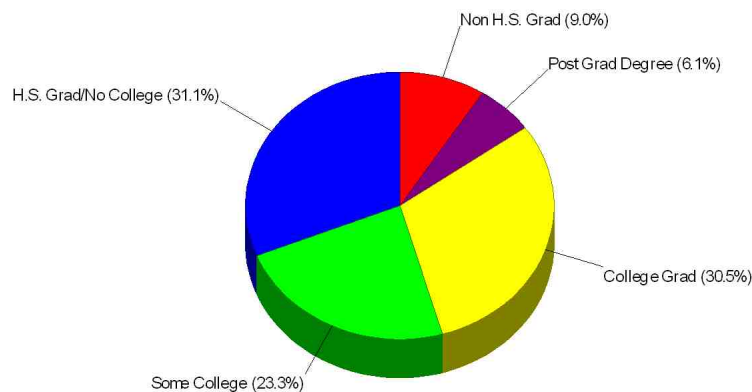

Irene Shaffer, ABR, CRS, GRI
 303-449-7000
 email: ireneshaffer@boulderco.com
 Web: www.ireneshaffer.com

Income For Neighborhood Within City of Lafayette

Age Breakdown For Neighborhood Within City of Lafayette Average Age = 31.1 Years

44.2% Married
34.4% With Children

Adult Education Level For Neighborhood Within City of Lafayette

91.0% High School Graduates
36.6% College Graduates

Prepared by Irene Shaffer, ABR, CRS, GRI

Irene Shaffer, ABR, CRS, GRI
 303-449-7000
 email: ireneshaffer@boulderco.com
 Web: www.ireneshaffer.com