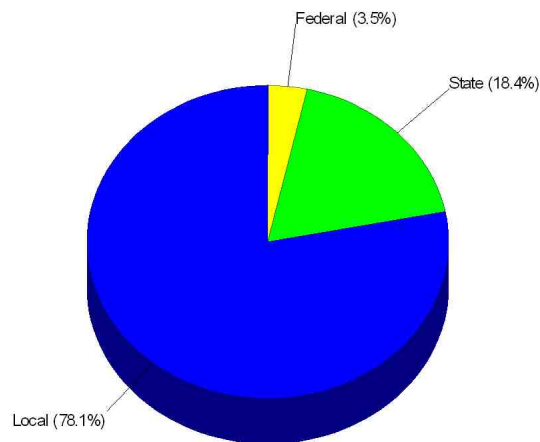

Prepared by Irene Shaffer, ABR, CRS, GRI