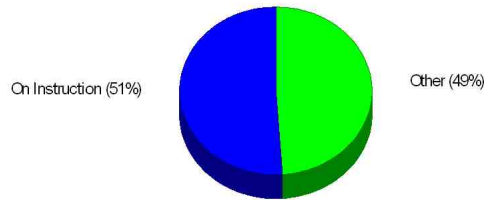

School Expenditures FOR BOULDER VALLEY RE 2

Expenditures Per Student
$8,006

School Funding FOR BOULDER VALLEY RE 2