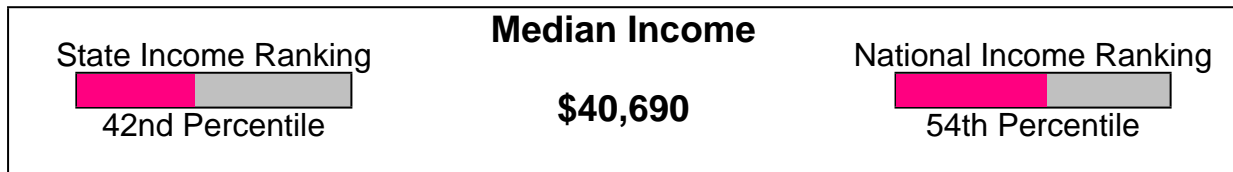

Irene Shaffer, ABR, CRS, GRI
 303-449-7000
 email: ireneshaffer@boulderco.com
 Web: www.ireneshaffer.com

Income For Neighborhood Within City of Lafayette

Age Breakdown For Neighborhood Within City of Lafayette Average Age = 31.1 Years