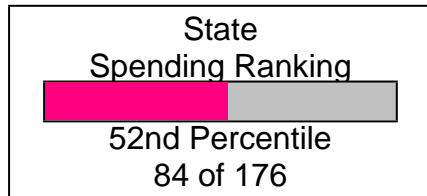

School Expenditures FOR BOULDER VALLEY RE 2

Expenditures Per Student
$8,006

School Funding FOR BOULDER VALLEY RE 2