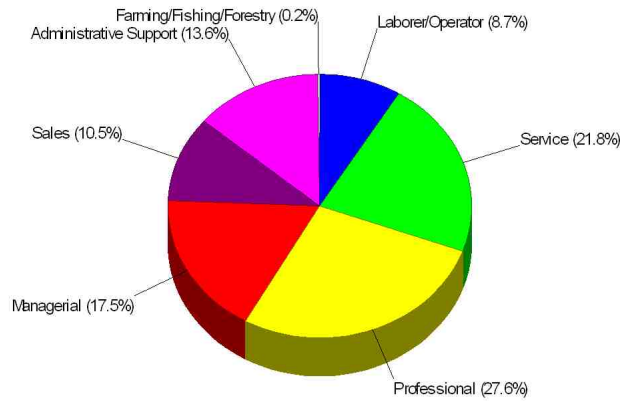

Irene Shaffer, ABR, CRS, GRI
303-449-7000
email: ireneshaffer@boulderco.com
Web: www.ireneshaffer.com

Employment For City of Lafayette

Average Travel Time To Work = 26.7 Minutes

Occupation

General Facts FOR BOULDER VALLEY RE 2

BOULDER VALLEY RE 2
6500 ARAPAHOE AVENUE
BOULDER, CO 80303

Type:	(303)447-1010	Independent Local District
Grade Range:		PK - 12
Schools:		60
Teacher:		1,702
Students:		27,804
Student/Teacher Ratio:		16.3 To 1
Student/Librarian Ratio:		729.8 To 1
Secondary Student/Guidance Ratio:		194.2 To 1

Prepared by Irene Shaffer, ABR, CRS, GRI