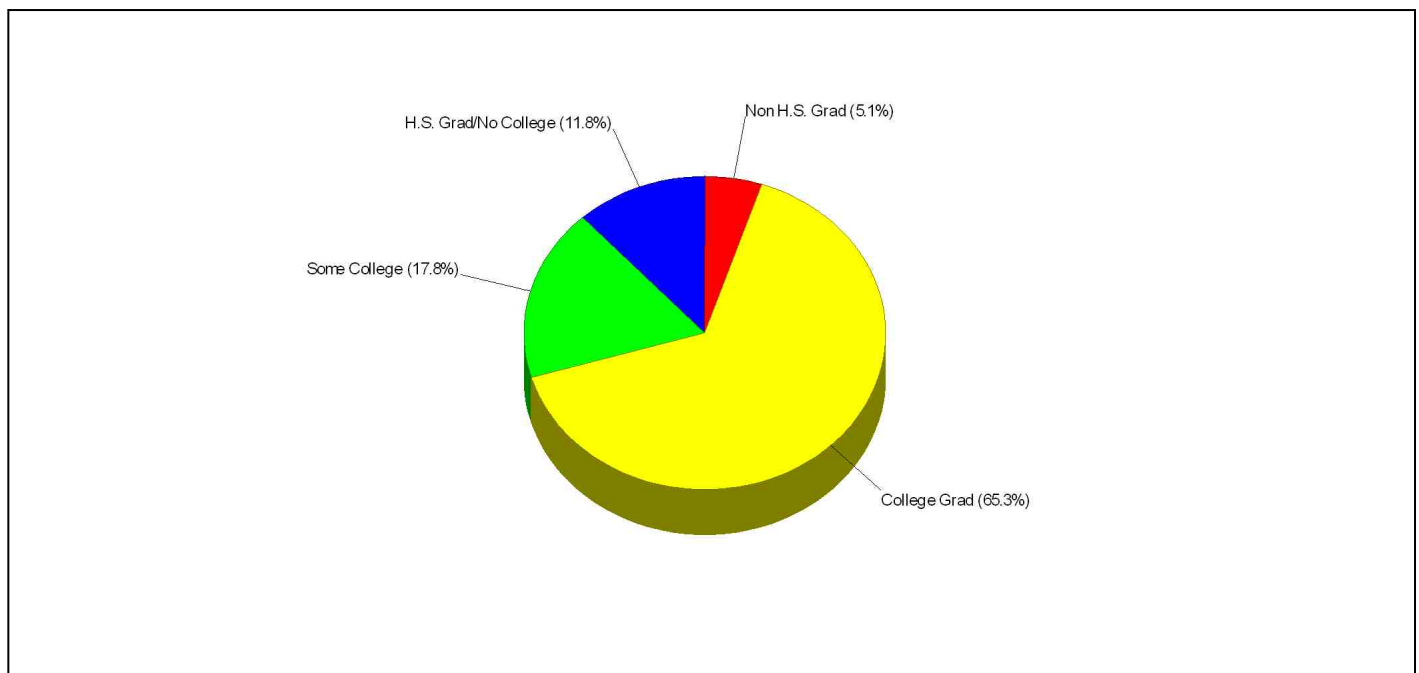

Parent Education Level FOR BOULDER VALLEY RE 2

Prepared by Irene Shaffer, ABR, CRS, GRI