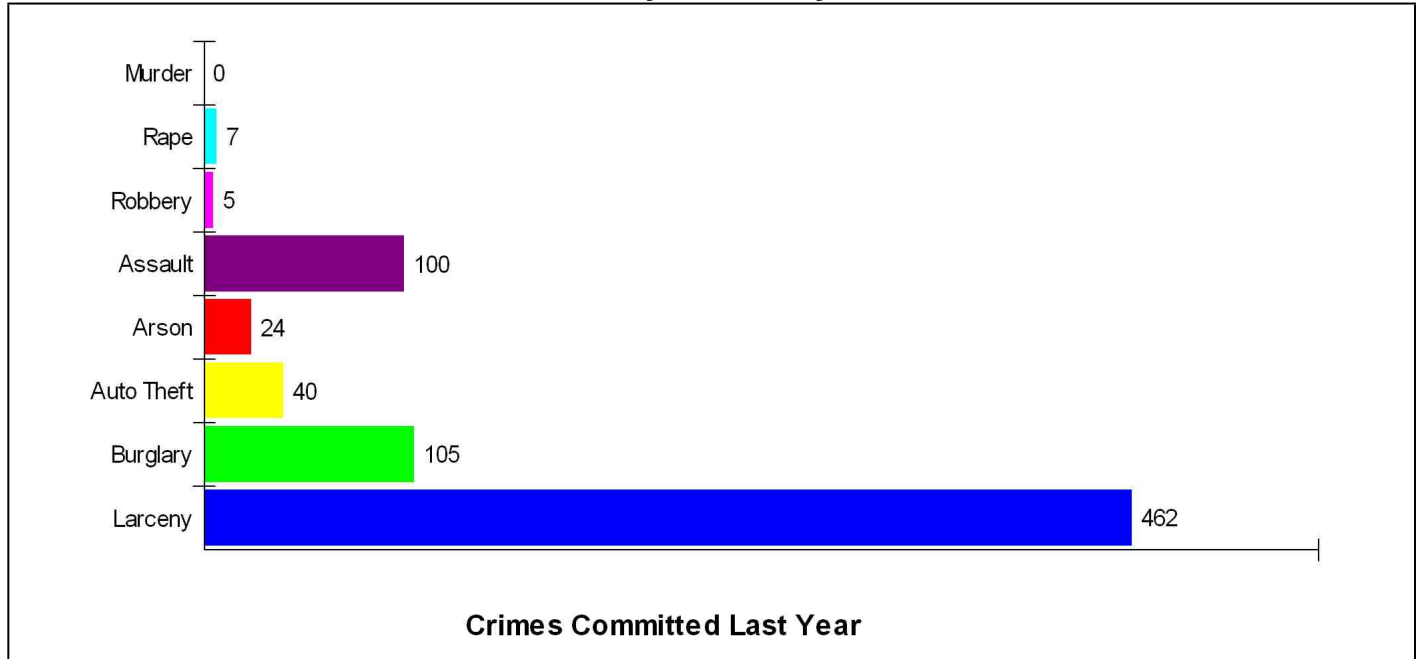

Irene Shaffer, ABR, CRS, GRI
303-449-7000
email: ireneshaffer@boulderco.com
Web: www.ireneshaffer.com

Crime Incidents For City of Lafayette