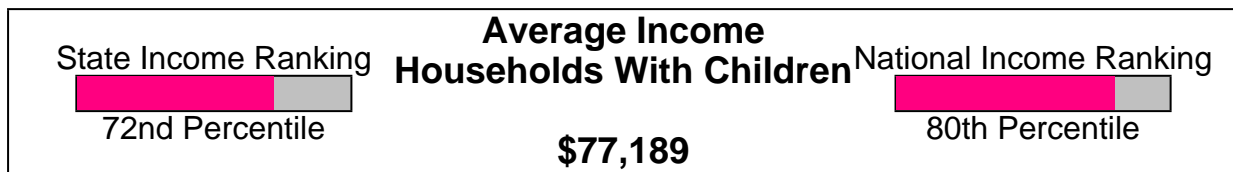

Income For City of Lafayette

Prepared by Irene Shaffer, ABR, CRS, GRI