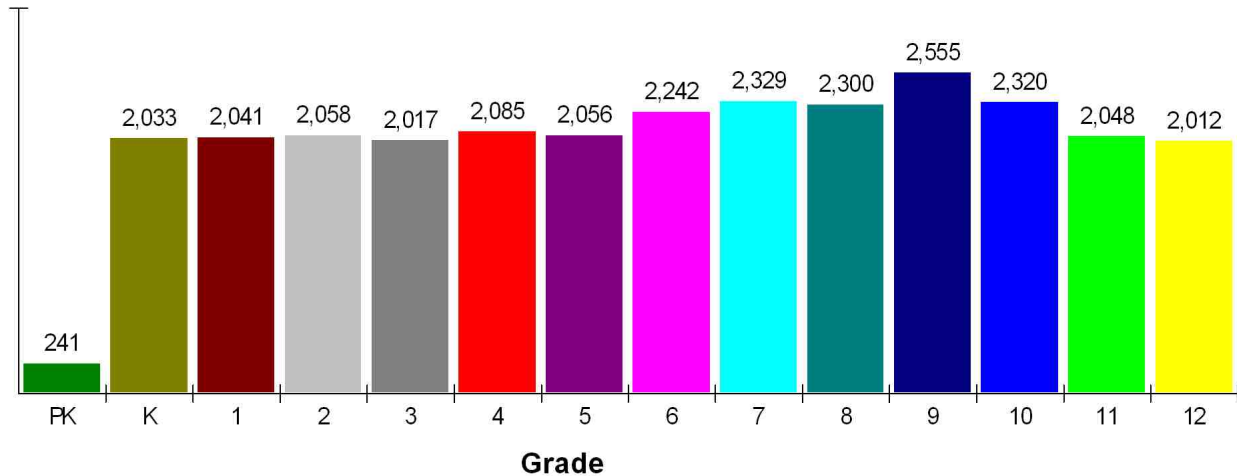

Prepared by Irene Shaffer, ABR, CRS, GRI

Irene Shaffer, ABR, CRS, GRI

303-449-7000

email: ireneshaffer@boulderco.com

Web: www.ireneshaffer.com

Student Enrollment By Grade FOR BOULDER VALLEY RE 2

Total Enrollment = 28,337