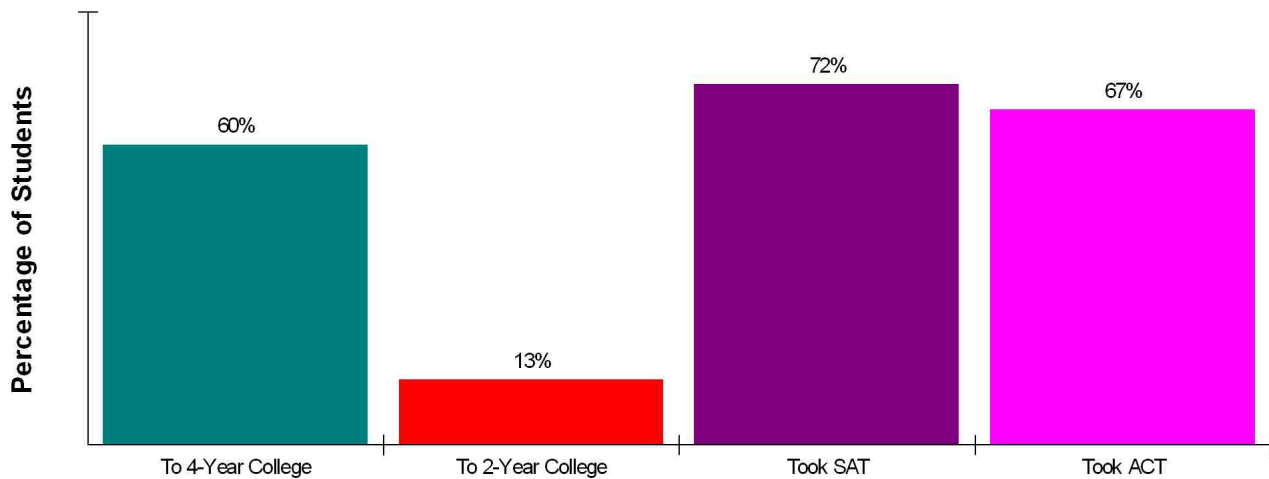

Prepared by Irene Shaffer, ABR, CRS, GRI