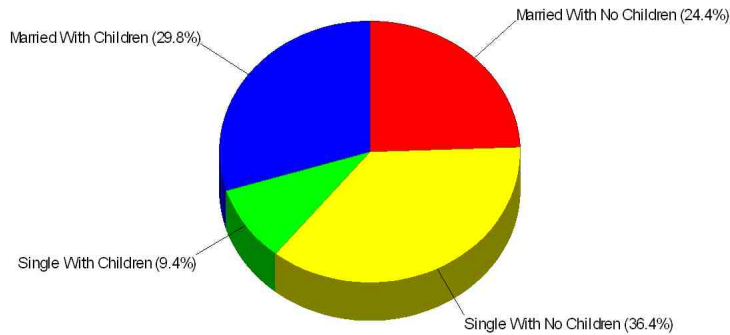

Population For City of Lafayette

Population = 23,654
Land Area = 8.9 Square Miles

Age Breakdown For City of Lafayette

Average Age = 33.5 Years

Prepared by Irene Shaffer, ABR, CRS, GRI

Irene Shaffer, ABR, CRS, GRI
303-449-7000
email: ireneshaffer@boulderco.com
Web: www.ireneshaffer.com

Household Characteristics For City of Lafayette

54.2% Married
39.2% With Children

Adult Education Level For City of Lafayette

95.0% High School Graduates
57.0% College Graduates

Prepared by Irene Shaffer, ABR, CRS, GRI