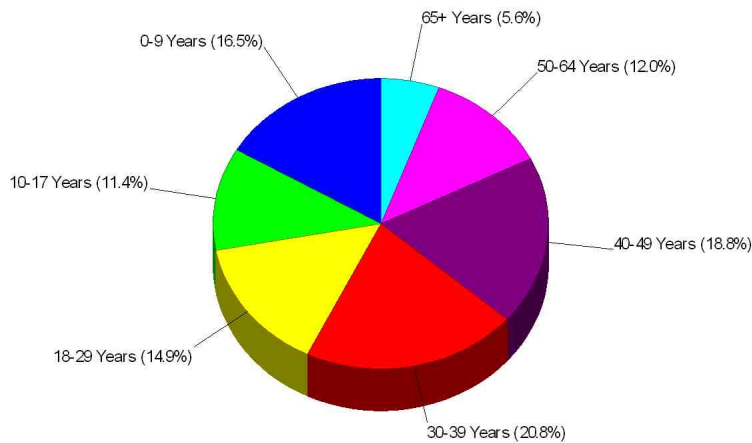

44.2% Married
34.4% With Children

Adult Education Level For Neighborhood Within City of Lafayette

91.0% High School Graduates
36.6% College Graduates

Prepared by Irene Shaffer, ABR, CRS, GRI

Irene Shaffer, ABR, CRS, GRI
 303-449-7000
 email: ireneshaffer@boulderco.com
 Web: www.ireneshaffer.com

Employment For Neighborhood Within City of Lafayette Average Travel Time To Work = 28.3 Minutes

Occupation

Income For City of Lafayette

Prepared by Irene Shaffer, ABR, CRS, GRI

Irene Shaffer, ABR, CRS, GRI
 303-449-7000
 email: ireneshaffer@boulderco.com
 Web: www.ireneshaffer.com

Population For City of Lafayette

Population = 23,654
Land Area = 8.9 Square Miles

Age Breakdown For City of Lafayette

Average Age = 33.5 Years

Prepared by Irene Shaffer, ABR, CRS, GRI

Irene Shaffer, ABR, CRS, GRI
303-449-7000
email: ireneshaffer@boulderco.com
Web: www.ireneshaffer.com