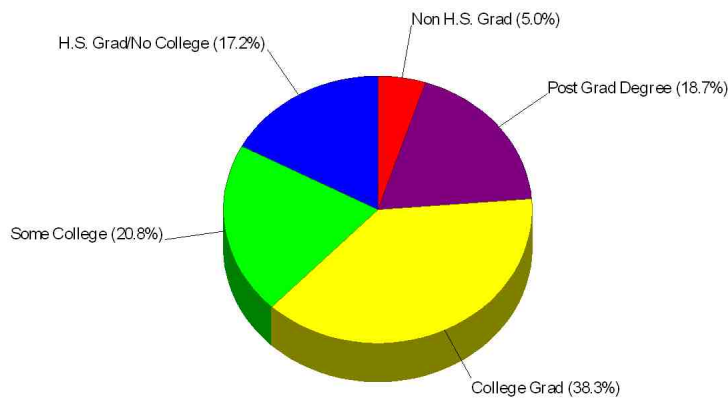

44.2% Married
34.4% With Children

Adult Education Level For Neighborhood Within City of Lafayette

91.0% High School Graduates
36.6% College Graduates

Prepared by Irene Shaffer, ABR, CRS, GRI

Irene Shaffer, ABR, CRS, GRI
 303-449-7000
 email: ireneshaffer@boulderco.com
 Web: www.ireneshaffer.com

Population For City of Lafayette

Population = 23,654
Land Area = 8.9 Square Miles

Age Breakdown For City of Lafayette

Average Age = 33.5 Years

Prepared by Irene Shaffer, ABR, CRS, GRI

Irene Shaffer, ABR, CRS, GRI
303-449-7000
email: ireneshaffer@boulderco.com
Web: www.ireneshaffer.com

Household Characteristics For City of Lafayette

54.2% Married
39.2% With Children

Adult Education Level For City of Lafayette

95.0% High School Graduates
57.0% College Graduates

Prepared by Irene Shaffer, ABR, CRS, GRI