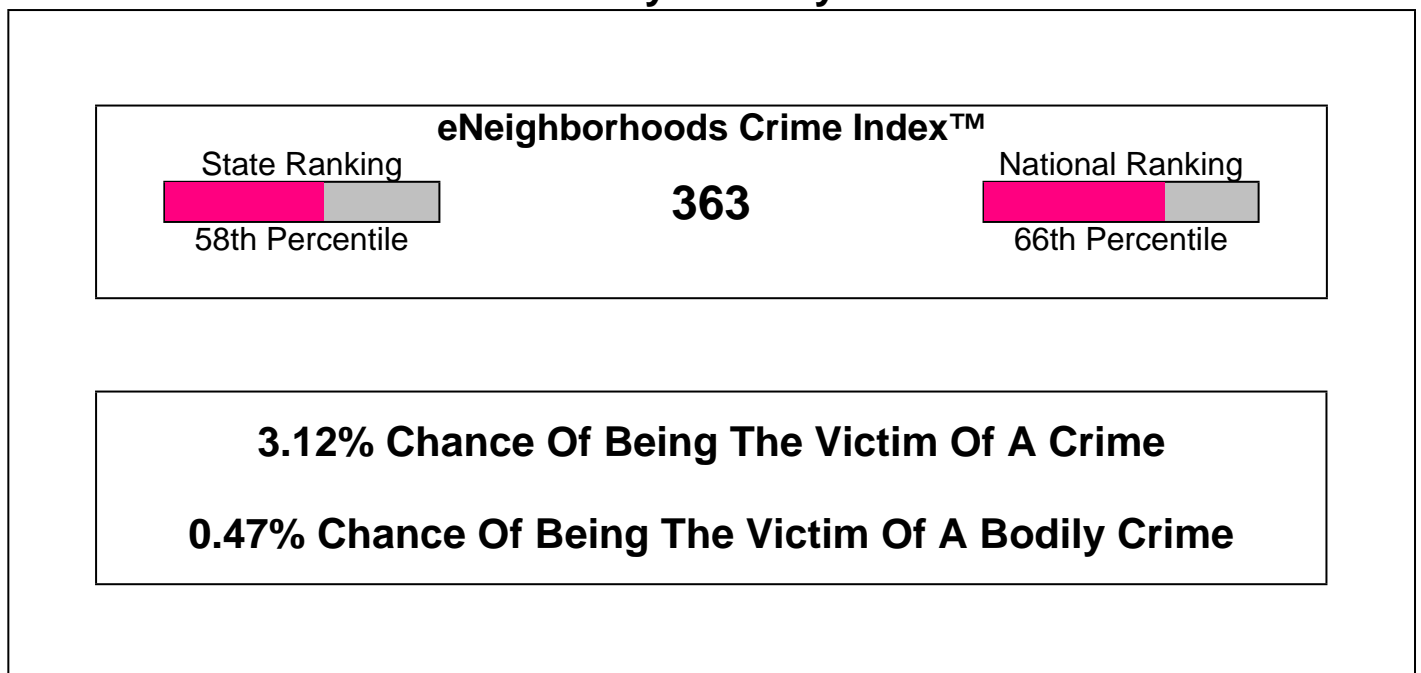

Crime Index For City of Lafayette

Prepared by Irene Shaffer, ABR, CRS, GRI