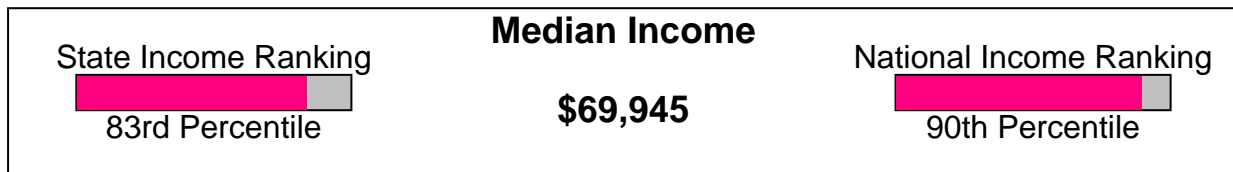

Income For City of Louisville

Prepared by Irene Shaffer, ABR, CRS, GRI