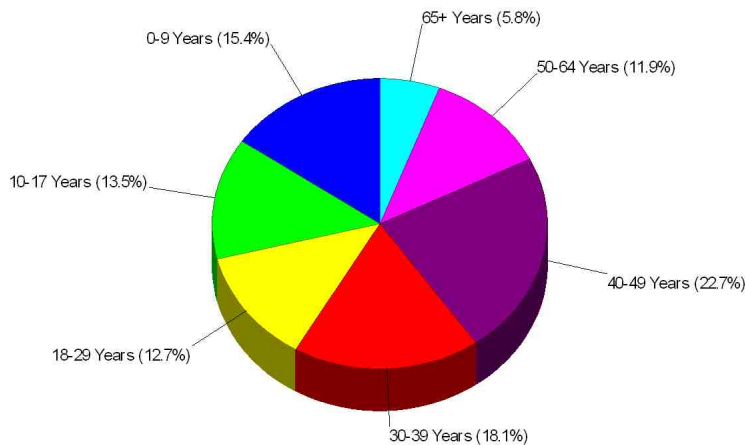

## Income For City of Louisville

Prepared by Irene Shaffer, ABR, CRS, GRI

Irene Shaffer, ABR, CRS, GRI  
 303-449-7000  
 email: ireneshaffer@boulderco.com  
 Web: www.ireneshaffer.com

## Population For City of Louisville

**Population = 18,387**  
**Land Area = 8.5 Square Miles**

## Age Breakdown For City of Louisville

**Average Age = 35.6 Years**

Prepared by Irene Shaffer, ABR, CRS, GRI

Irene Shaffer, ABR, CRS, GRI  
303-449-7000  
email: ireneshaffer@boulderco.com  
Web: www.ireneshaffer.com