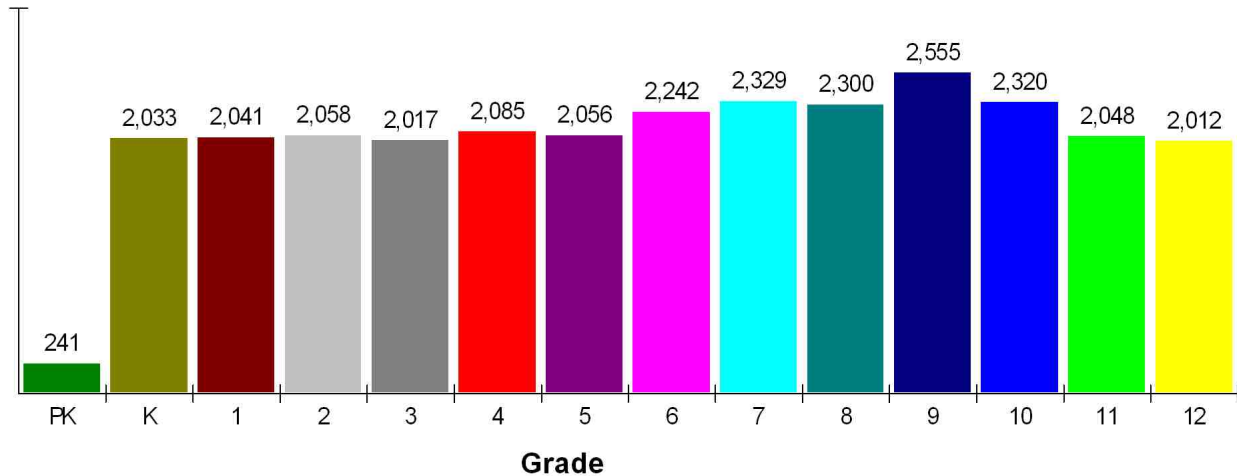

## Student Enrollment By Grade FOR BOULDER VALLEY RE 2

Total Enrollment = 28,337

National Enrollment Ranking: 218 of 15,679 (98th Percentile)

State Enrollment Ranking: 8 of 162 (95th Percentile)