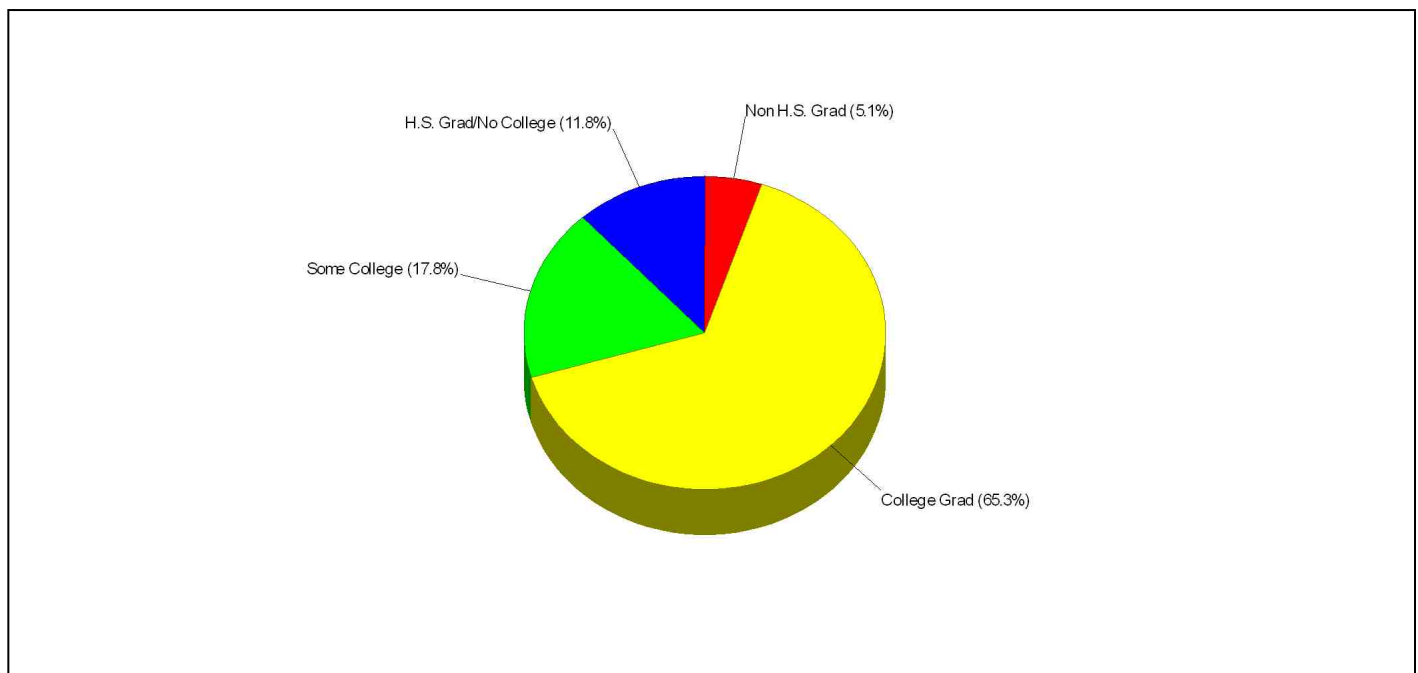

Parent Education Level FOR BOULDER VALLEY RE 2

Prepared by Irene Shaffer, ABR, CRS, GRI