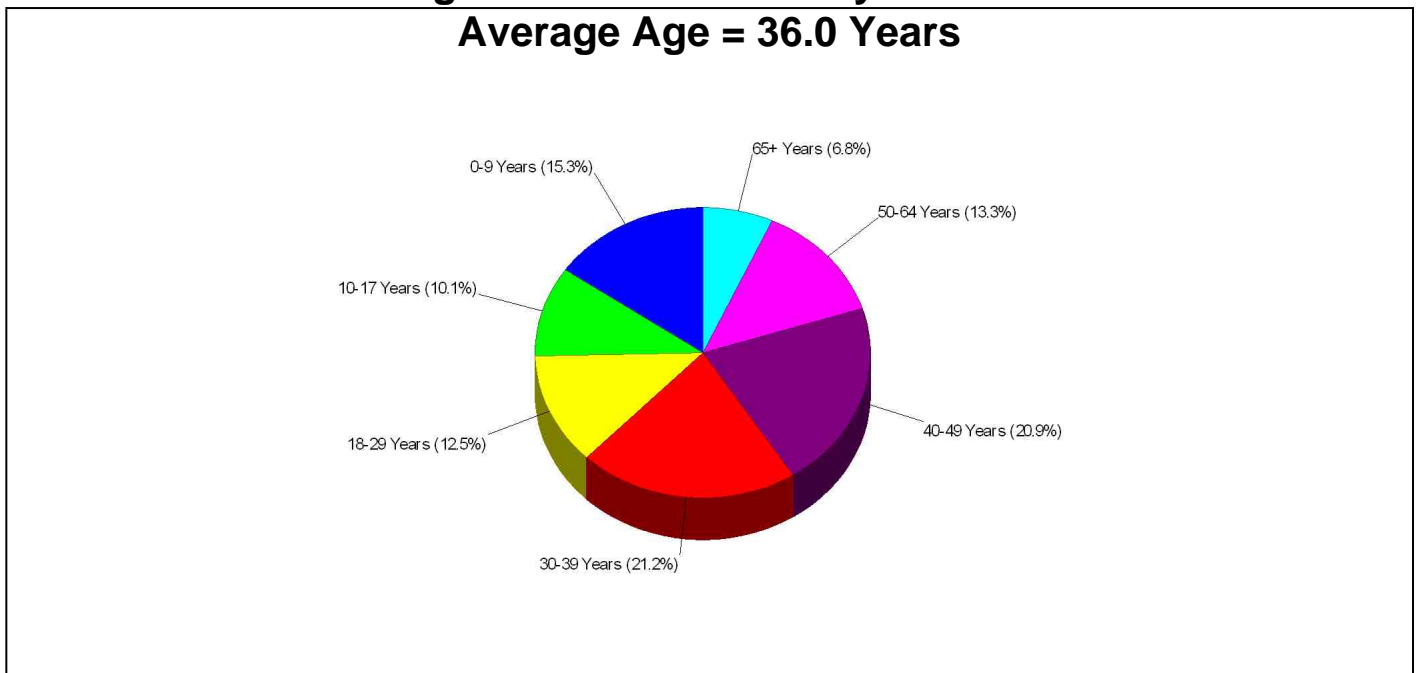

## Income For Neighborhood Within City of Louisville

## Age Breakdown For Neighborhood Within City of Louisville Average Age = 36.0 Years

Prepared by Irene Shaffer, ABR, CRS, GRI

Irene Shaffer, ABR, CRS, GRI  
303-449-7000  
email: ireneshaffer@boulderco.com  
Web: www.ireneshaffer.com