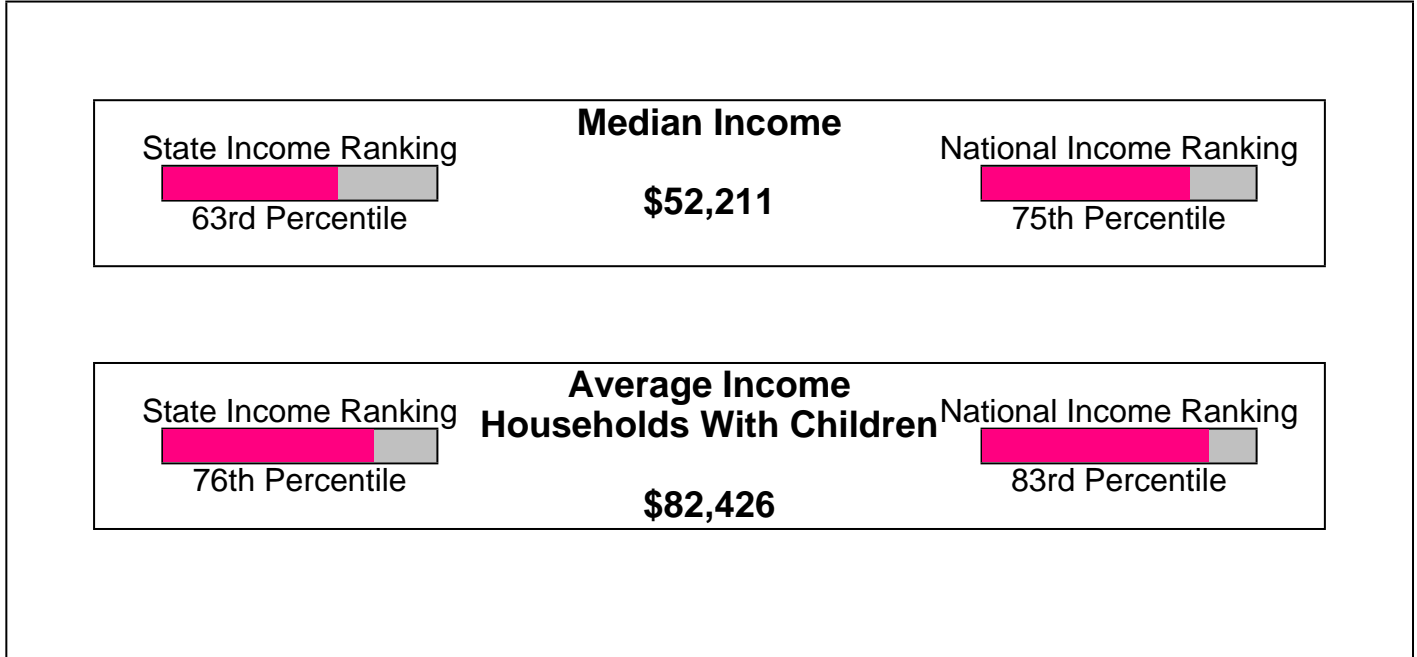

## Income For Neighborhood Within City of Louisville

## Age Breakdown For Neighborhood Within City of Louisville Average Age = 36.0 Years

Prepared by Irene Shaffer, ABR, CRS, GRI

Irene Shaffer, ABR, CRS, GRI  
303-449-7000  
email: ireneshaffer@boulderco.com  
Web: www.ireneshaffer.com