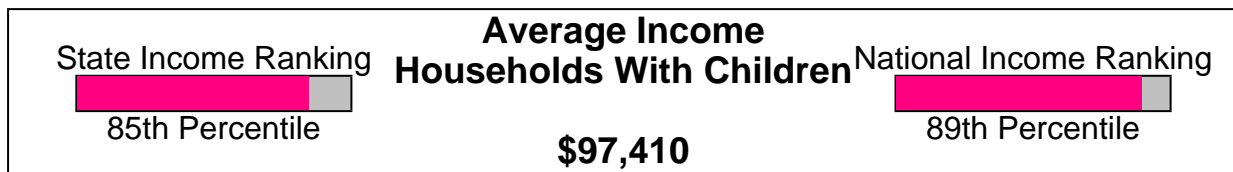

Income For City of Louisville

Prepared by Irene Shaffer, ABR, CRS, GRI