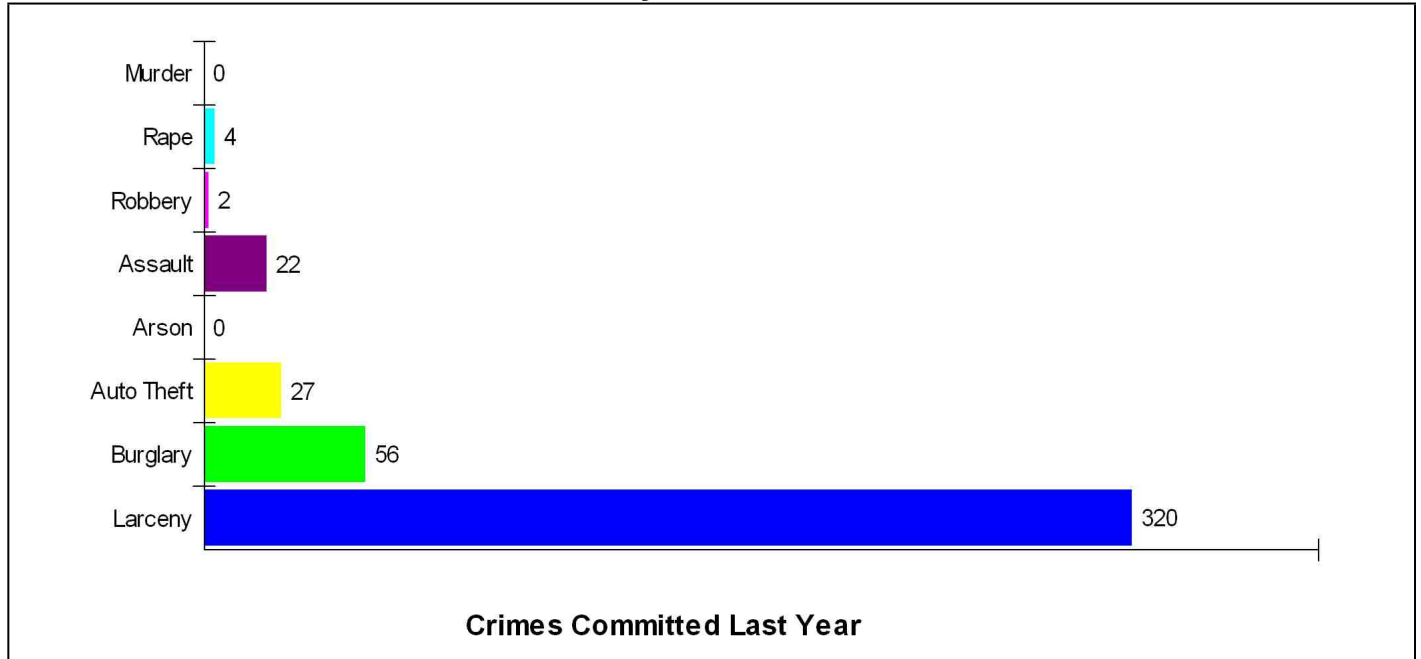

Irene Shaffer, ABR, CRS, GRI
303-449-7000
email: ireneshaffer@boulderco.com
Web: www.ireneshaffer.com

Crime Incidents For City of Louisville