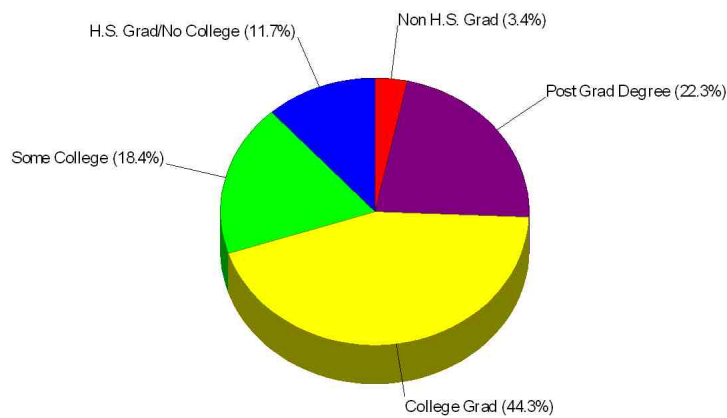

## Population For City of Louisville

**Population = 18,387**  
**Land Area = 8.5 Square Miles**

## Age Breakdown For City of Louisville

**Average Age = 35.6 Years**

Prepared by Irene Shaffer, ABR, CRS, GRI

Irene Shaffer, ABR, CRS, GRI  
303-449-7000  
email: ireneshaffer@boulderco.com  
Web: www.ireneshaffer.com

## Household Characteristics For City of Louisville

**57.0% Married**  
**40.9% With Children**

## Adult Education Level For City of Louisville

**96.6% High School Graduates**  
**66.6% College Graduates**

Prepared by Irene Shaffer, ABR, CRS, GRI

Irene Shaffer, ABR, CRS, GRI  
 303-449-7000  
 email: ireneshaffer@boulderco.com  
 Web: www.ireneshaffer.com