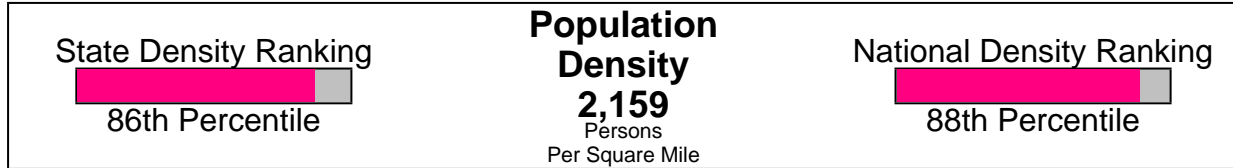

## Income For City of Louisville

Prepared by Irene Shaffer, ABR, CRS, GRI

Irene Shaffer, ABR, CRS, GRI  
 303-449-7000  
 email: ireneshaffer@boulderco.com  
 Web: www.ireneshaffer.com

## Age Breakdown For City of Louisville

**Average Age = 35.6 Years**

Prepared by Irene Shaffer, ABR, CRS, GRI

Irene Shaffer, ABR, CRS, GRI  
303-449-7000  
email: ireneshaffer@boulderco.com  
Web: www.ireneshaffer.com