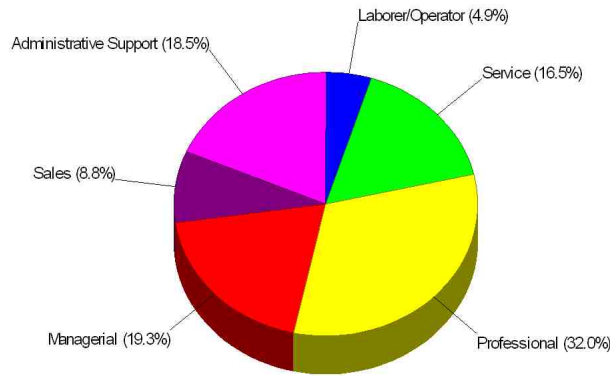

Irene Shaffer, ABR, CRS, GRI
303-449-7000
email: ireneshaffer@boulderco.com
Web: www.ireneshaffer.com

Employment For Neighborhood Within City of Louisville Average Travel Time To Work = 22.9 Minutes

Occupation