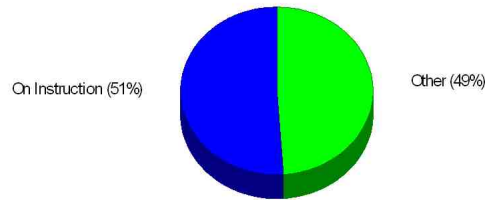

School Expenditures FOR BOULDER VALLEY RE 2

Expenditures Per Student
$8,006

School Funding FOR BOULDER VALLEY RE 2