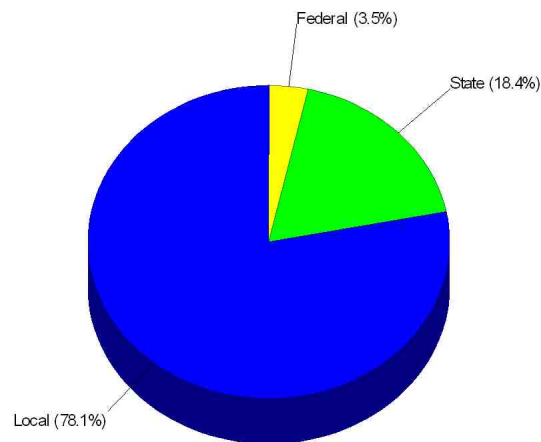

Prepared by Irene Shaffer, ABR, CRS, GRI