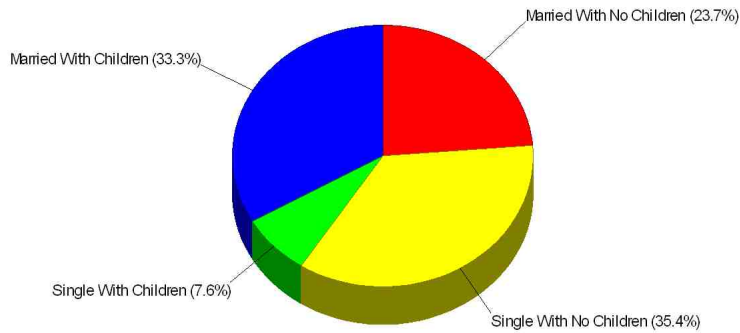

## Population For City of Louisville

**Population = 18,387**  
**Land Area = 8.5 Square Miles**

## Age Breakdown For City of Louisville

**Average Age = 35.6 Years**

Prepared by Irene Shaffer, ABR, CRS, GRI

Irene Shaffer, ABR, CRS, GRI  
303-449-7000  
email: ireneshaffer@boulderco.com  
Web: www.ireneshaffer.com

## Household Characteristics For City of Louisville

**57.0% Married**  
**40.9% With Children**