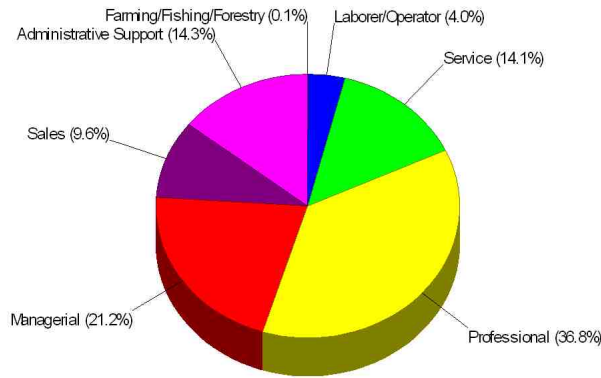

Irene Shaffer, ABR, CRS, GRI
303-449-7000
email: ireneshaffer@boulderco.com
Web: www.ireneshaffer.com

Employment For City of Louisville

Average Travel Time To Work = 24.0 Minutes

Occupation

General Facts FOR BOULDER VALLEY RE 2

BOULDER VALLEY RE 2
6500 ARAPAHOE AVENUE
BOULDER, CO 80303

Type:	(303)447-1010	Independent Local District
Grade Range:		PK - 12
Schools:		60
Teacher:		1,702
Students:		27,804
Student/Teacher Ratio:		16.3 To 1
Student/Librarian Ratio:		729.8 To 1
Secondary Student/Guidance Ratio:		194.2 To 1

Prepared by Irene Shaffer, ABR, CRS, GRI