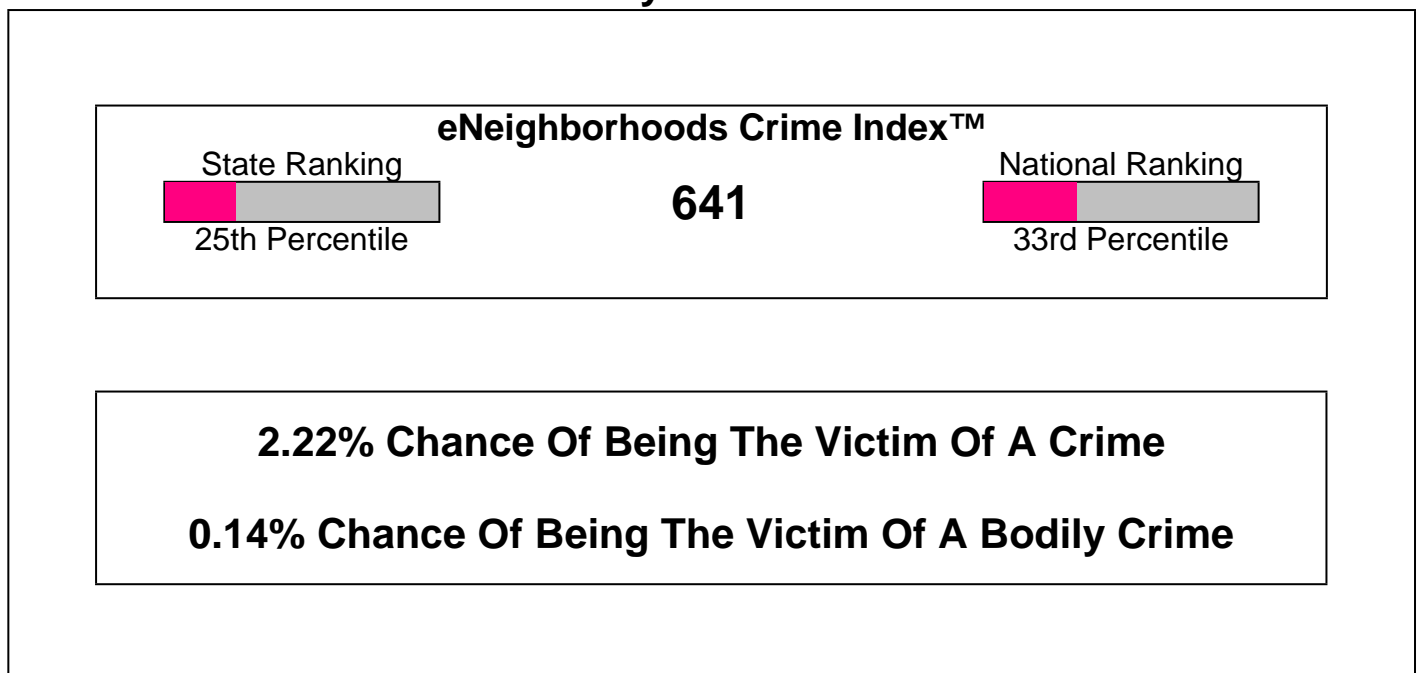

Crime Index For City of Louisville

Prepared by Irene Shaffer, ABR, CRS, GRI