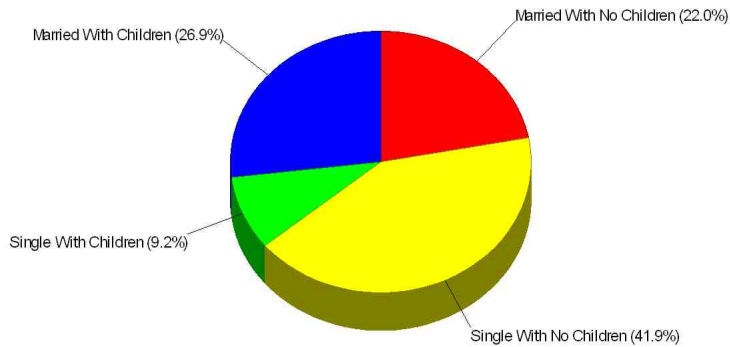

## Income For Neighborhood Within City of Louisville

## Age Breakdown For Neighborhood Within City of Louisville Average Age = 36.0 Years

Prepared by Irene Shaffer, ABR, CRS, GRI

Irene Shaffer, ABR, CRS, GRI  
303-449-7000  
email: ireneshaffer@boulderco.com  
Web: www.ireneshaffer.com

## Household Characteristics For Neighborhood Within City of Louisville

**48.9% Married**  
**36.1% With Children**