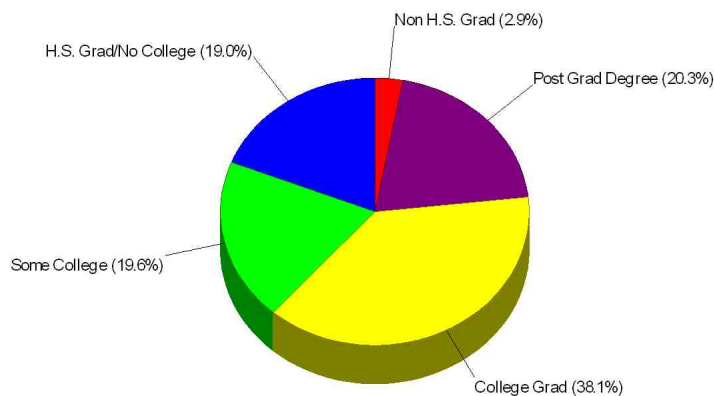

## Income For Neighborhood Within City of Louisville

## Age Breakdown For Neighborhood Within City of Louisville Average Age = 36.0 Years

Prepared by Irene Shaffer, ABR, CRS, GRI

Irene Shaffer, ABR, CRS, GRI  
303-449-7000  
email: ireneshaffer@boulderco.com  
Web: www.ireneshaffer.com

## Household Characteristics For Neighborhood Within City of Louisville

**48.9% Married**  
**36.1% With Children**

## Adult Education Level For Neighborhood Within City of Louisville

**97.1% High School Graduates**  
**58.4% College Graduates**

Prepared by Irene Shaffer, ABR, CRS, GRI

Irene Shaffer, ABR, CRS, GRI  
 303-449-7000  
 email: ireneshaffer@boulderco.com  
 Web: www.ireneshaffer.com